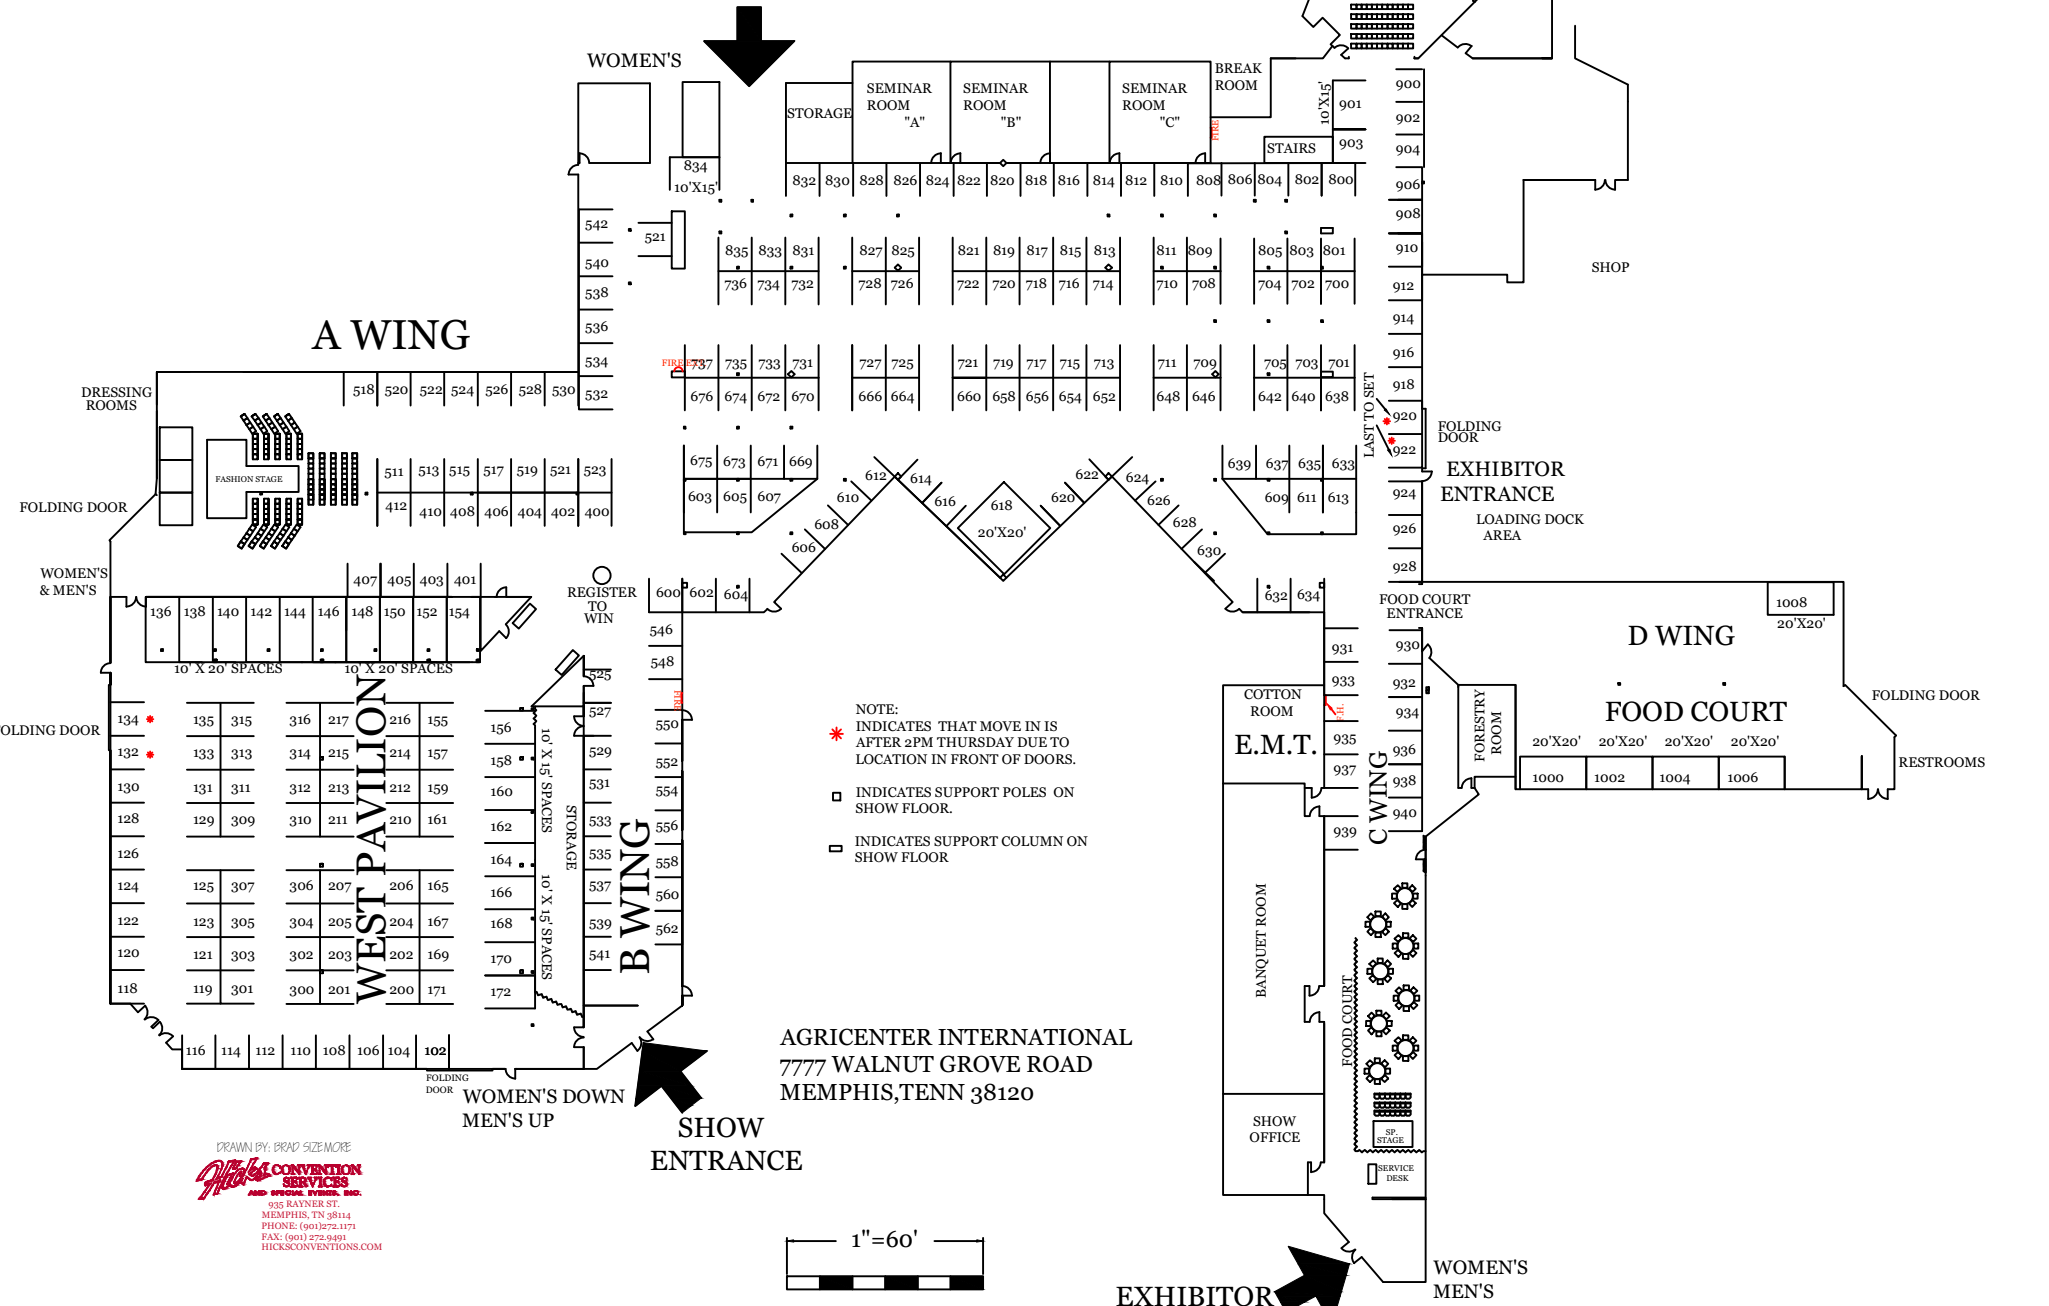

MARCH 1-3 at the agricenter memphis

SOUTHERN WOMEN'S SHOW 2010  
 SHOPPING / FOOD / FASHION  
 HEALTH / BEAUTY / FUN

SHOW ENTRANCE

WOMEN'S

A WING

NOTE:  
 \* INDICATES THAT MOVE IN IS AFTER 2PM THURSDAY DUE TO LOCATION IN FRONT OF DOORS.  
 □ INDICATES SUPPORT POLES ON SHOW FLOOR.  
 □ INDICATES SUPPORT COLUMN ON SHOW FLOOR

EXHIBITOR ENTRANCE  
 EXHIBITOR PARKING & RV PARKING